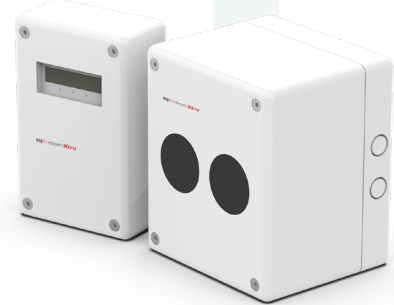

ESP FIREbeam XTRA

Analogue Addressable Beam Smoke Detector

Features

- ▶ 7 – 70 m standard detection range
- ▶ Extensions kits available to enhance detection range up to 160 m
- ▶ Approved by VdS to EN 54-12:2015
- ▶ Continually corrects itself against building movement
- ▶ Brand new optics design reduces false alarms
- ▶ Fully compatible with the Hochiki ESP analogue addressable protocol.

Description

The ESP FIREBEAM xtra is a Reflective Beam Smoke Detector fully approved to EN 54-12:2015 which can offer a maximum detection range of 160 m. The unit's newly designed optics increase sensitivity whilst the enhanced internal software reduces false alarms.

The detector comes with a separate controller unit which allows engineers to commission, monitor and maintain from ground level. Detection range is 70 m for the standard unit, increasing to 140 m or 160 m with the addition of the medium or long-range reflector kits.

The detector also features advanced motorised technology allowing it to selfalign to the centre of the reflector during commissioning. Once commissioned the detector continually monitors alignment and will automatically realign itself back to the centre of the reflector if any building movement occurs.